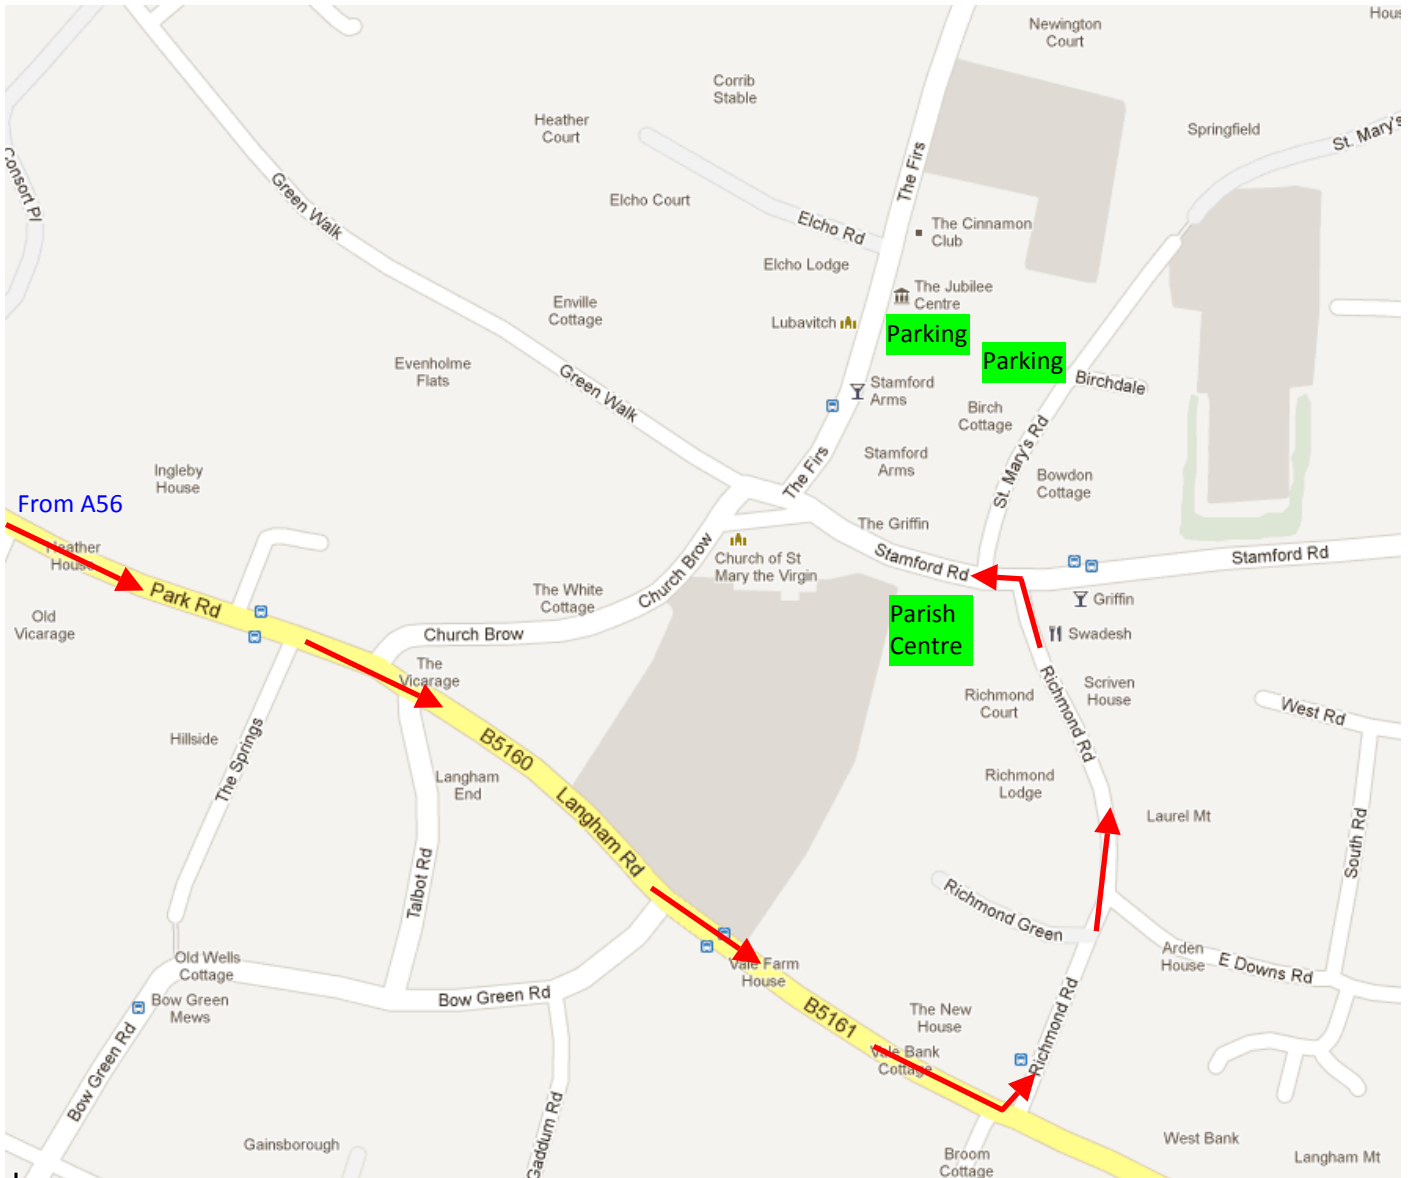

Noh Hamlet

Wednesday 19 December 2012 Doors open 8:15 pm

Bowdon Parish Centre, Stamford Road, Bowdon WA14 2TR

There is limited parking available in front on the Parish Centre on Stamford Road. If this is full you can park on St. Mary's Road or use the public parking off St. Mary's Road and The Firs.